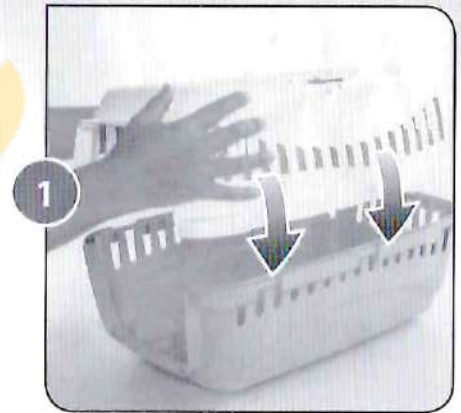

Pet Carrier

Made in Italy

SMALL dim. 46x31x32 cm

LARGE dim. 58x38x38 cm

pethöl

CART.MP071